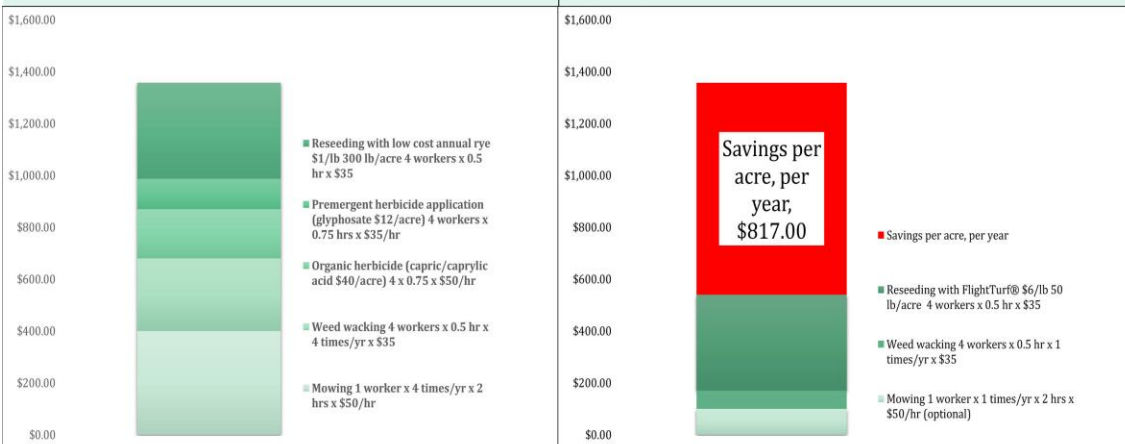

FLIGHTTURF® - THE ULTIMATE VINEYARD FLOOR

Save money on herbicides that pollute your vineyard and toxify your grapes. Your customers will appreciate knowing it's not in the wine you produce. Go organic.

Spending money and energy on maintaining your vineyard floor – discing, rototilling, alternative planting – to just have to repeat the process every year?

Imagine your vineyard floor – pristine like a golf course fairway – without the maintenance – without the water – without fertilizing – without mowing – sustainable. Return to Nature with Native Return® FlightTurf®.

Comparison of existing mature vineyard floor maintenance expense where rye grass or FlightTurf® is already established

Annual vineyard floor maintenance expense for 1 acre, as rye grass		Annual vineyard floor maintenance expense for 1 acre, as FlightTurf®	
Category	Typical expense	Category	FlightTurf related expense
Mowing 1 worker x 4 times/yr x 2 hrs x \$50/hr	\$400.00	Mowing 1 worker x 1 times/yr x 2 hrs x \$50/hr (optional)	\$100.00
Weed wacking 4 workers x 0.5 hr x 4 times/yr x \$35	\$280.00	Weed wacking 4 workers x 0.5 hr x 1 times/yr x \$35	\$70.00
Organic herbicide (capric/caprylic acid \$40/acre) 4 x 0.75 x \$50/hr	\$190.00	Organic herbicide not required	
Premergent herbicide application (glyphosate \$12/acre) 4 workers x 0.75 hrs x \$35/hr	\$117.00	Premergent herbicide application not required	
Reseeding with low cost annual rye \$1/lb 300 lb/acre 4 workers x 0.5 hr x \$35	\$370.00	Reseeding with FlightTurf® \$6/lb 50 lb/acre 4 workers x 0.5 hr x \$35	\$370.00
		Savings per acre, per year	\$817.00