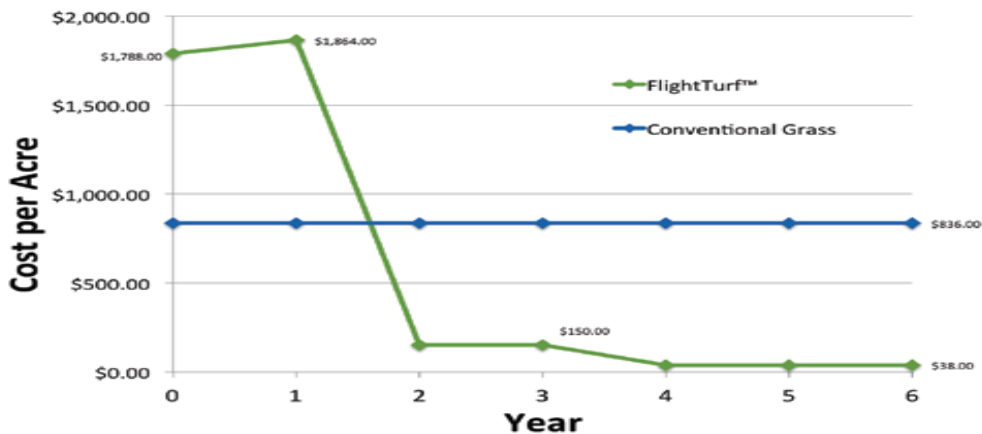

FlightTurf® Conversion Savings

- Insect resistance
- Lyme disease prevention
- Easy germination
- Erosion control
- Biomass integration
- Full sun & shade
- Weed resistance
- Drought tolerance
- Cold tolerance
- Low maintenance
- No mowing needed
- Disease resistance
- Geese and deer deterrence
- Fire prevention
- Salt tolerance
- Traffic resistance
- Soil stabilization